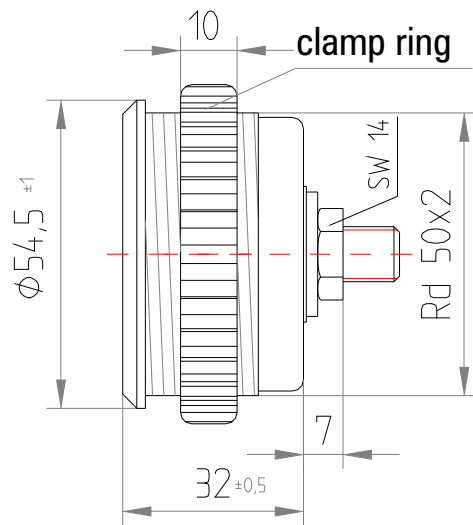

chromium plated triangular flange

F+R 111
Ø40mm

chromium plated triangular flange

F+R 111
Ø50mm

chromium plated triangular flange

F+R 111
Ø63mm