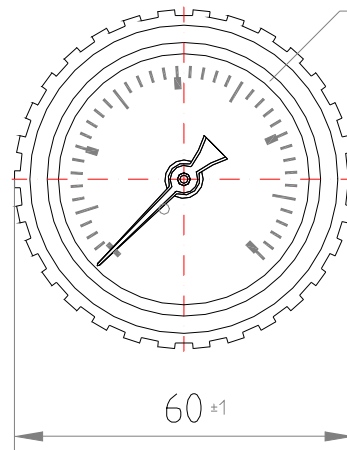

chromium plated triangular flange

F+R 111
Ø40mm

chromium plated triangular flange

F+R 111
Ø50mm

chromium plated triangular flange

F+R 111
Ø63mm