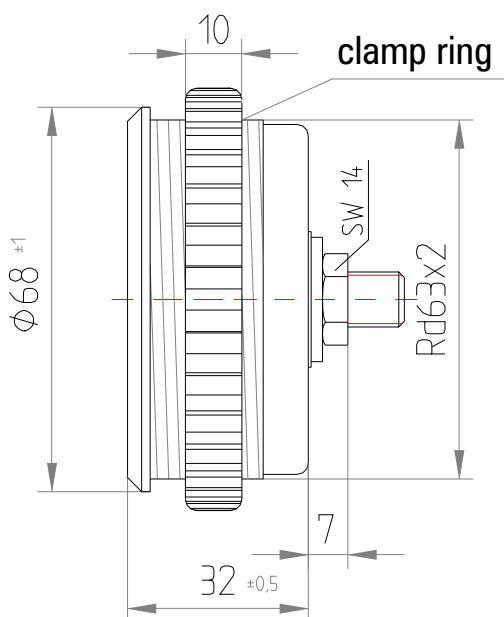

chromium plated triangular flange

F+R 111
Ø40mm

chromium plated triangular flange

F+R 111
Ø50mm

chromium plated triangular flange

F+R 111
Ø63mm