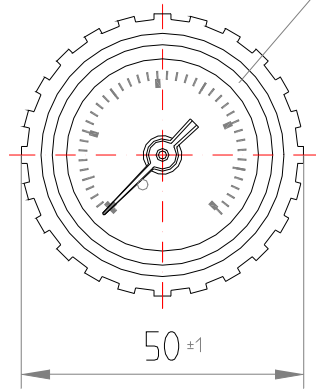

chromium plated triangular flange

F+R 111
Ø40mm

chromium plated triangular flange

F+R 111
Ø50mm

chromium plated triangular flange

F+R 111
Ø63mm